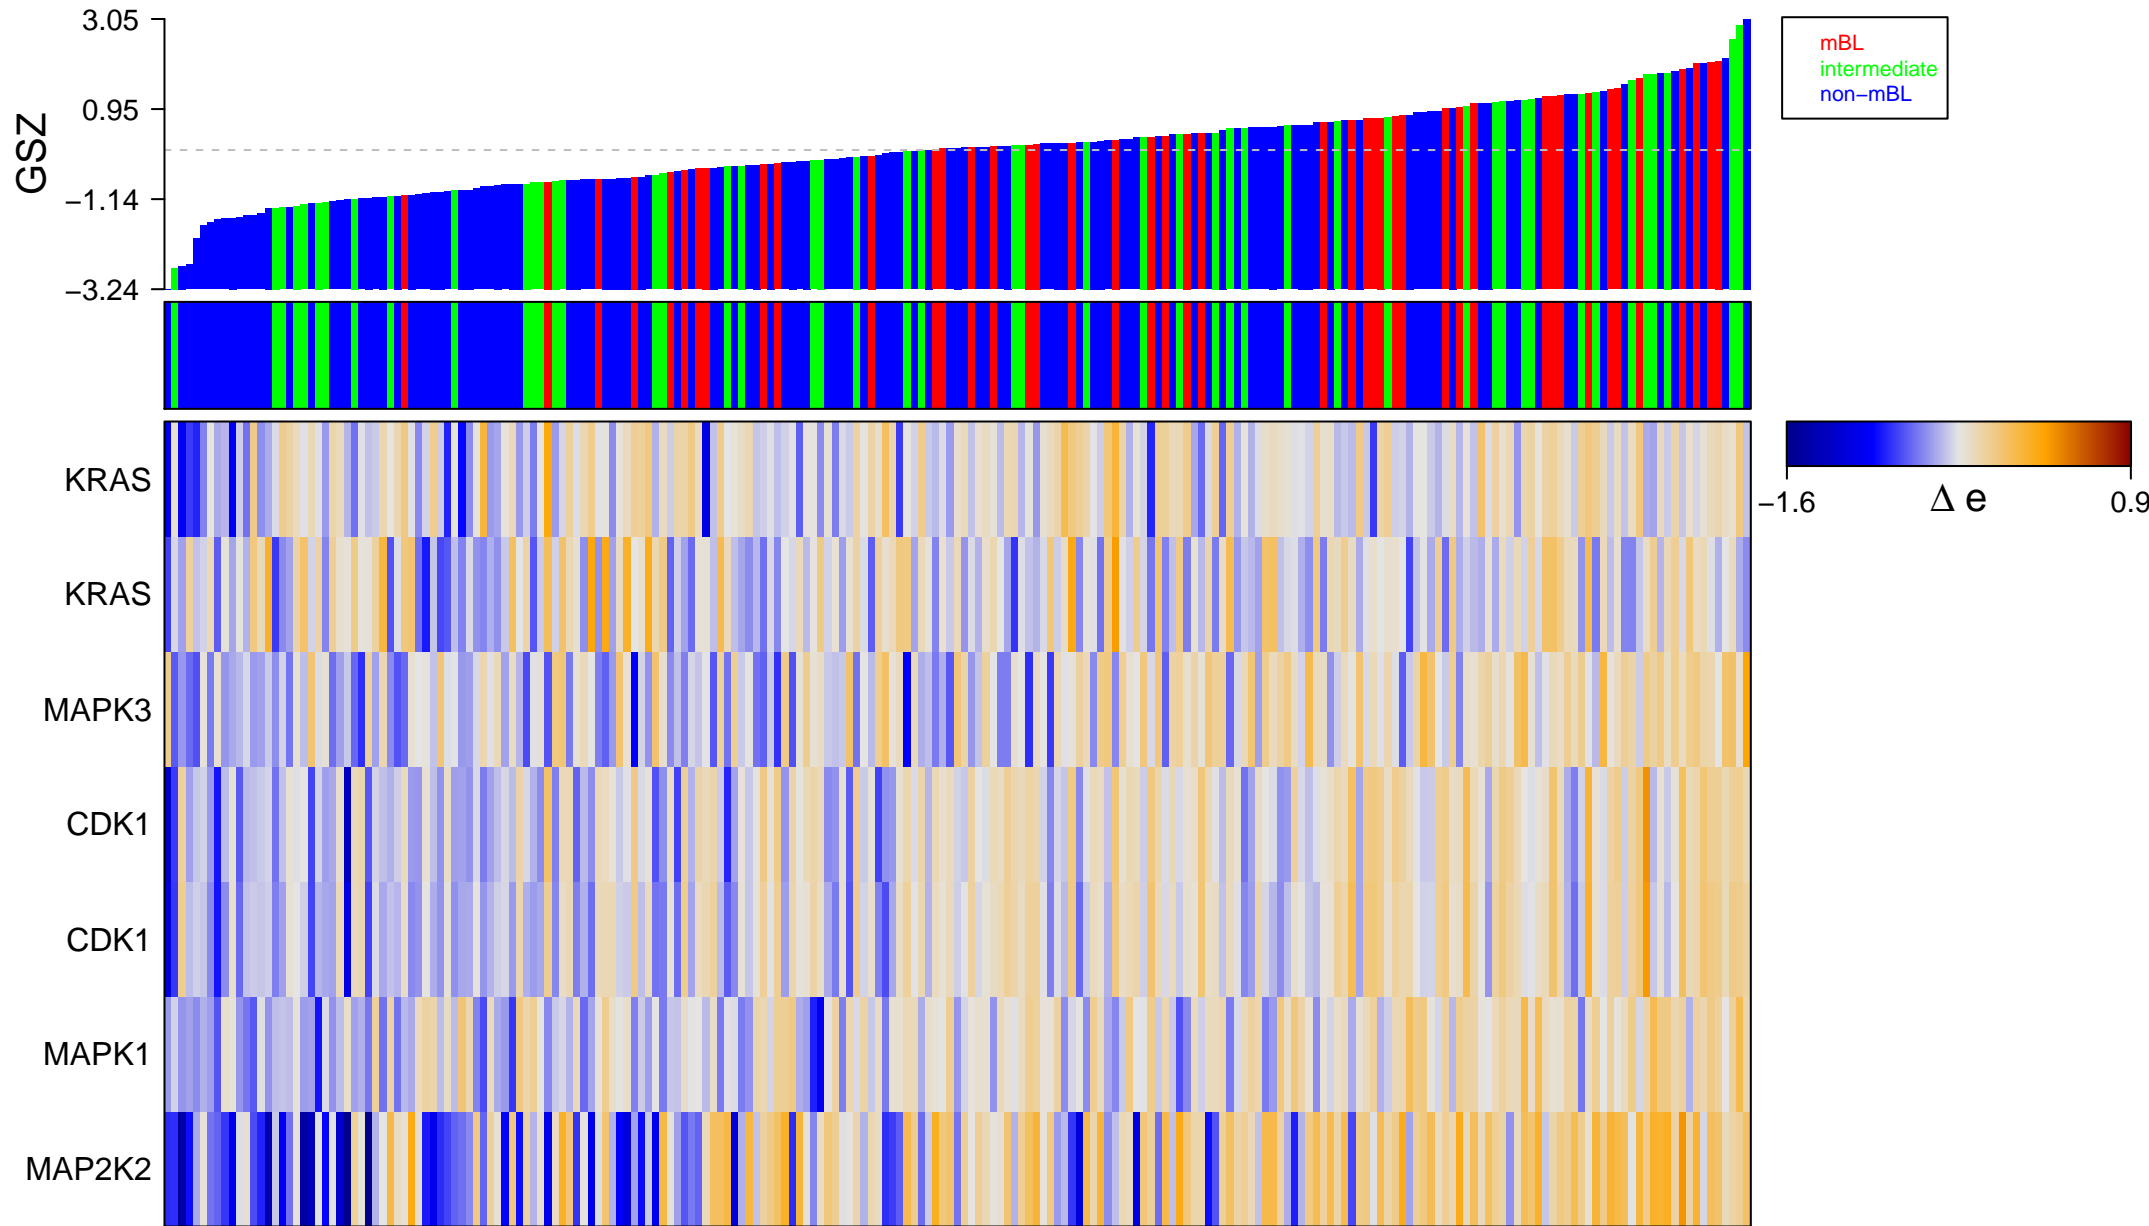

REACTOME_RAF_MAP_KINASE_CASCADE

REACTOME_RAF_MAP_KINASE_CASCADE

■ on
■ -
□ off

REACTOME_RAF_MAP_KINASE_CASCADE