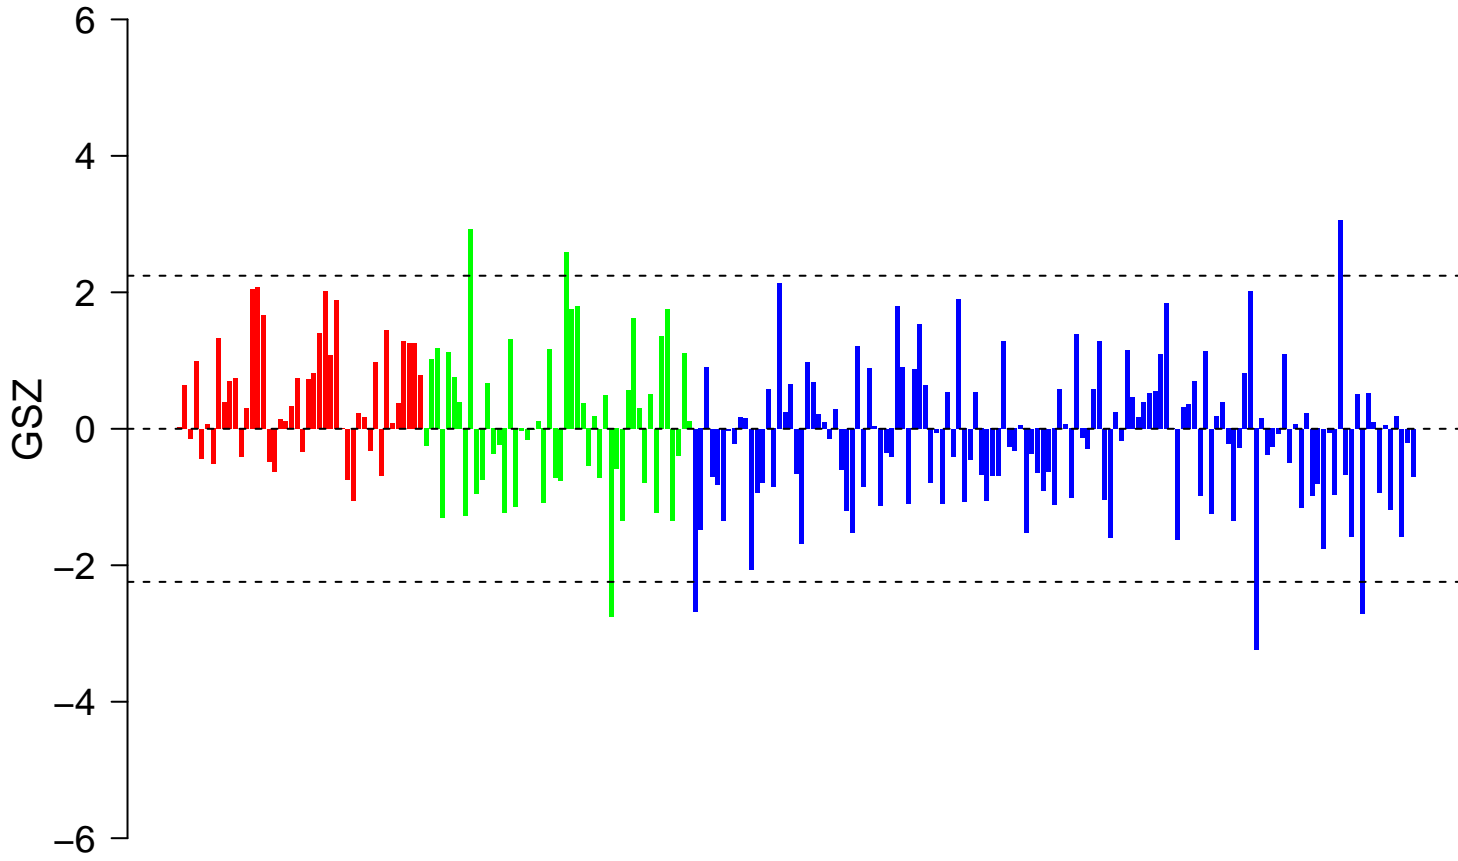

REACTOME_RAF_MAP_KINASE_CASCADE

REACTOME_RAF_MAP_KINASE_CASCADE

■ on
■ -
□ off

REACTOME_RAF_MAP_KINASE_CASCADE